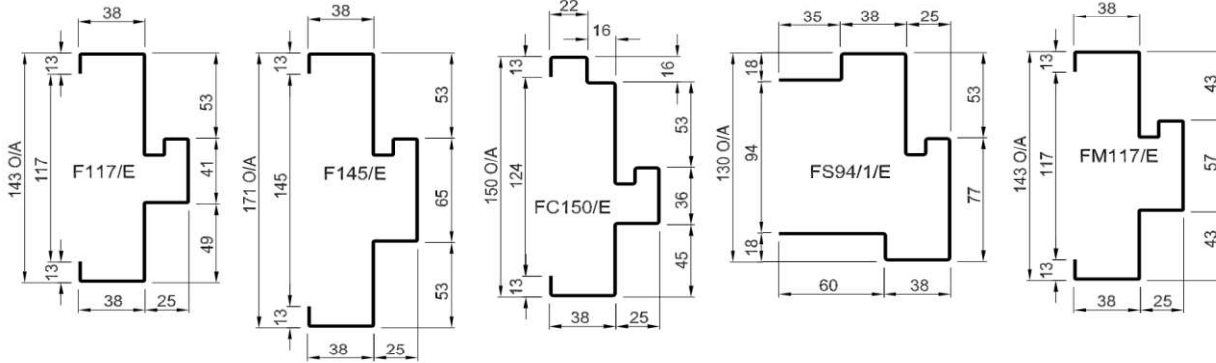

Euroseal® Fire Rated Frames

Fire Rated Euroseal frame profiles

Non-Fire Rated Euroseal frame profiles

Special Euroseal frame profiles

Note: When installed with appropriate door leaf, frames are fire rated up to 2 hours in masonry walls, and dry wall. Custom frame profiles available on request. Frames are typically 1.2-1.6 zincanneal unless otherwise requested.

HOW TO SPECIFY

"Door frame to be a Pyropanel F117/E* Euroseal Prime painted pressed metal door frame. Builder to confirm door frame applicability".

* denotes example - delete, change or specify as required