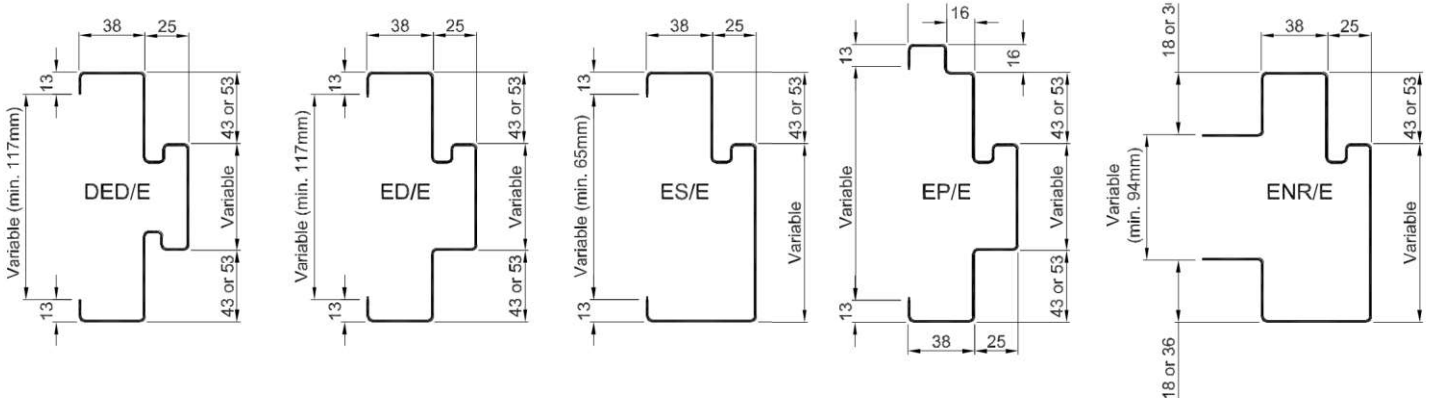

Euroseal® Fire Rated Frames

Fire Rated Euroseal frame profiles

Non-Fire Rated Euroseal frame profiles

Special Euroseal frame profiles

Note: When installed with appropriate door leaf, frames are fire rated up to 2 hours in masonry walls, and dry wall. Custom frame profiles available on request. Frames are typically 1.2-1.6 zincanneal unless otherwise requested.

HOW TO SPECIFY

"Door frame to be a Pyropanel F117/E* Euroseal Prime painted pressed metal door frame. Builder to confirm door frame applicability".

* denotes example - delete, change or specify as required