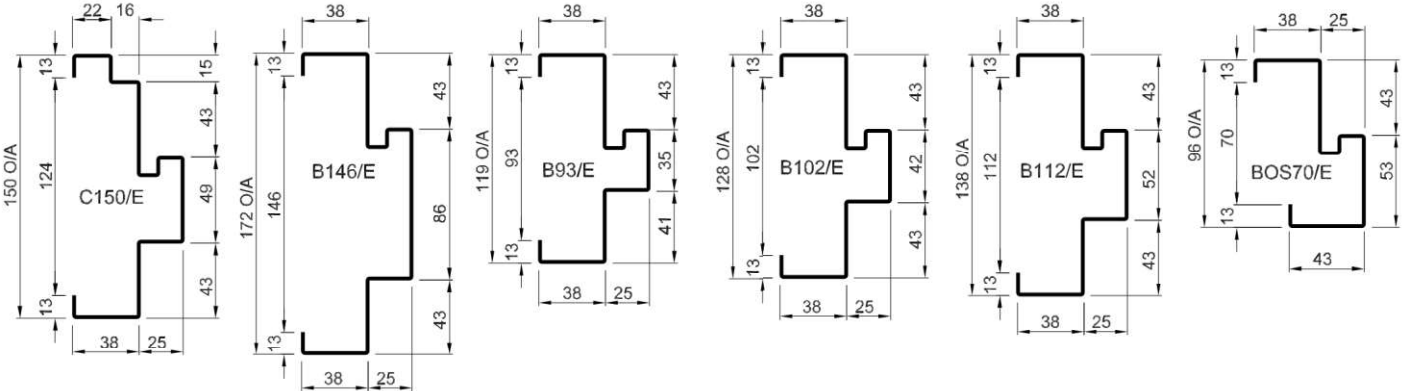

Euroseal® Fire Rated Frames

Fire Rated Euroseal frame profiles

Non-Fire Rated Euroseal frame profiles

Special Euroseal frame profiles

Note: When installed with appropriate door leaf, frames are fire rated up to 2 hours in masonry walls, and dry wall. Custom frame profiles available on request. Frames are typically 1.2-1.6 zincanneal unless otherwise requested.

HOW TO SPECIFY

"Door frame to be a Pyropanel F117/E* Euroseal Prime painted pressed metal door frame. Builder to confirm door frame applicability".

* denotes example - delete, change or specify as required