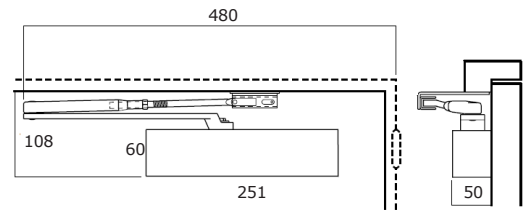

2. Parallel Arm

Closer installed on push side of door. This mounting position permits opening of 180°.

3. Frame Mounting

Closer installed on push side of door and frame head where conditions do not allow parallel mounting.