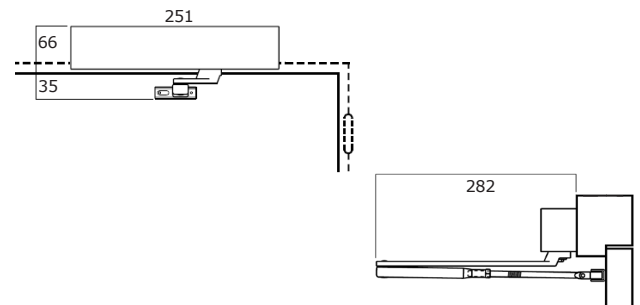

ACCESSORIES

Door Closer - LG1500SIL

DESCRIPTION

Fire Rated adjustable door closer. Certified and tested on fire doors for up to 4 hours.

APPLICATIONS

Suitable for fire doors and standard doors used in residential and commercial applications.

FEATURES

- Tested and certified to Australian Standards
- 2 to 6 power adjustable
- Delayed action
- Adjustable back check
- Adjustable latching speed
- Adjustable closing speed
- Overload protection
- Non-Handed
- Standard and Parallel arm brackets included
- Easy to install

OPTIONAL EXTRAS

- Available with slide track upon request.

INSTALLATION OPTIONS

1. Standard Arm

Closer installed on pull side of door. This mounting position permits opening of 180°.

2. Parallel Arm

Closer installed on push side of door. This mounting position permits opening of 180°.

3. Frame Mounting

Closer installed on push side of door and frame head where conditions do not allow parallel mounting.

HOW TO SPECIFY

Eg, "Pyropanel LG1500SIL Fire Rated door closer"

Pyropanel Developments Pty Ltd

235 Huntingdale Rd, Oakleigh, Vic 3166
Ph: (03) 9837 8500 Fax: (03) 9837 8550
Email: sales@pyropanel.com.au
Web: www.pyropanel.com.au

Distributed by:

Nexdor Systems
Ph: (03) 5450 3457
Email: estimating@nexdorsystems.com.au
Web: www.nexdorsystems.com.au