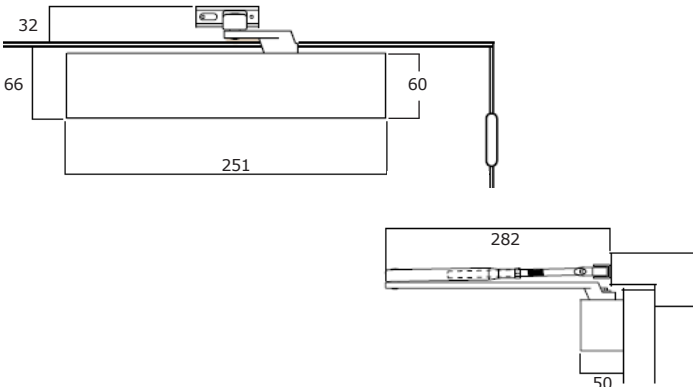

#### 1. Standard Arm

Closer installed on pull side of door. This mounting position permits opening of 180°.