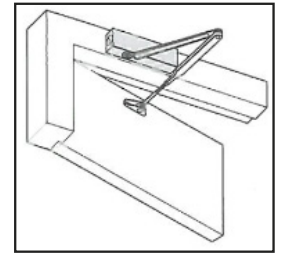

ACCESSORIES

Door Closer - LG1500SIL

DESCRIPTION

Fire Rated adjustable door closer. Certified and tested on fire doors for up to 4 hours.

APPLICATIONS

Suitable for fire doors and standard doors used in residential and commercial applications.

FEATURES

- Tested and certified to Australian Standards
- 2 to 6 power adjustable
- Delayed action
- Adjustable back check
- Adjustable latching speed
- Adjustable closing speed
- Overload protection
- Non-Handed
- Standard and Parallel arm brackets included
- Easy to install

OPTIONAL EXTRAS

- Available with slide track upon request.

INSTALLATION OPTIONS

1. Standard Arm

Closer installed on pull side of door. This mounting position permits opening of 180°.

2. Parallel Arm

Closer installed on push side of door. This mounting position permits opening of 180°.

3. Frame Mounting

Closer installed on push side of door and frame head where conditions do not allow parallel mounting.

HOW TO SPECIFY

Eg, "Pyropanel LG1500SIL Fire Rated door closer"

Pyropanel Developments Pty Ltd

235 Huntingdale Rd, Oakleigh, Vic 3166
Ph: (03) 9837 8500 Fax: (03) 9837 8550
Email: sales@pyropanel.com.au
Web: www.pyropanel.com.au

Distributed by:

Nexdor Systems
Ph: (03) 5450 3457
Email: estimating@nexdorsystems.com.au
Web: www.nexdorsystems.com.au