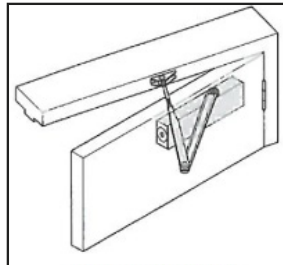

ACCESSORIES

Door Closer - LG1500SIL

DESCRIPTION

Fire Rated adjustable door closer. Certified and tested on fire doors for up to 4 hours.

APPLICATIONS

Suitable for fire doors and standard doors used in residential and commercial applications.

FEATURES

- Tested and certified to Australian Standards
- 2 to 6 power adjustable
- Delayed action
- Adjustable back check
- Adjustable latching speed
- Adjustable closing speed
- Overload protection
- Non-Handed
- Standard and Parallel arm brackets included
- Easy to install

OPTIONAL EXTRAS

- Available with slide track upon request.

INSTALLATION OPTIONS

1. Standard Arm

Closer installed on pull side of door. This mounting position permits opening of 180°.