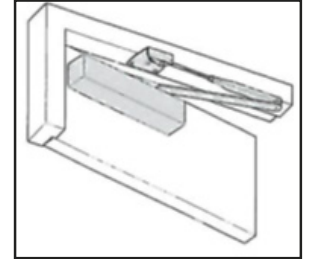

2. Parallel Arm

Closer installed on push side of door. This mounting position permits opening of 180°.

3. Frame Mounting

Closer installed on push side of door and frame head where conditions do not allow parallel mounting.