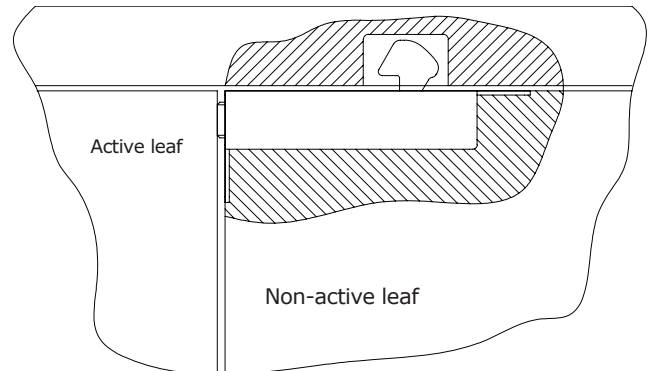

### DESCRIPTION

Automatic bolt for fire door pairs, which is recessed into the head of the non active leaf, and automatically bolts the non-active leaf when the active leaf returns to the closed position.

### FEATURES

- Suitable for Pyropanel Fire Rated pair doorsets.
- Designed to securely hold the non-active leaf closed in the event of a fire scenario.
- Fire Rated up to 4 hrs.
- Fail safe.
- Manufactured in Australia.
- Easy to install.
- Head of the door frame requires a rectangular hole.

Front elevation showing disengaged Auto bolt with active door leaf open.

Front elevation showing engaged Auto bolt after active door leaf is closed.