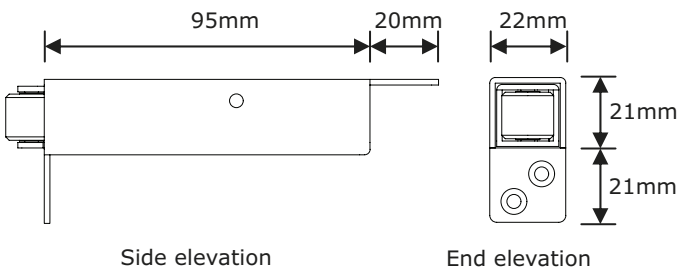

### DESCRIPTION

Automatic bolt for fire door pairs, which is recessed into the head of the non active leaf, and automatically bolts the non-active leaf when the active leaf returns to the closed position.

### FEATURES

- Suitable for Pyropanel Fire Rated pair doorsets.
- Designed to securely hold the non-active leaf closed in the event of a fire scenario.
- Fire Rated up to 4 hrs.
- Fail safe.
- Manufactured in Australia.
- Easy to install.
- Head of the door frame requires a rectangular hole.

Front elevation showing disengaged Auto bolt with active door leaf open.

Front elevation showing engaged Auto bolt after active door leaf is closed.