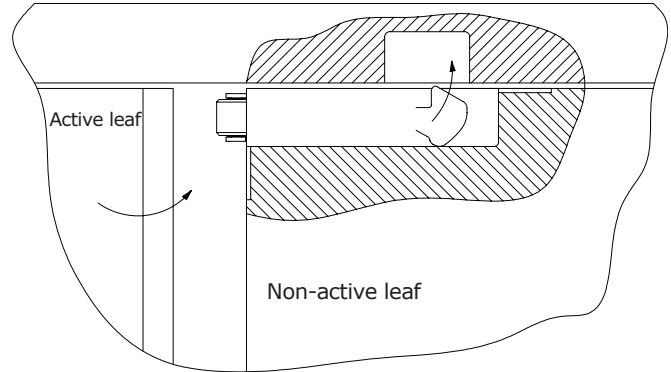

ACCESSORIES

Pyropanel Auto Bolt

DESCRIPTION

Automatic bolt for fire door pairs, which is recessed into the head of the non active leaf, and automatically bolts the non-active leaf when the active leaf returns to the closed position.

FEATURES

- Suitable for Pyropanel Fire Rated pair doorsets.
- Designed to securely hold the non-active leaf closed in the event of a fire scenario.
- Fire Rated up to 4 hrs.
- Fail safe.
- Manufactured in Australia.
- Easy to install.
- Head of the door frame requires a rectangular hole.

Front elevation showing disengaged Auto bolt with active door leaf open.