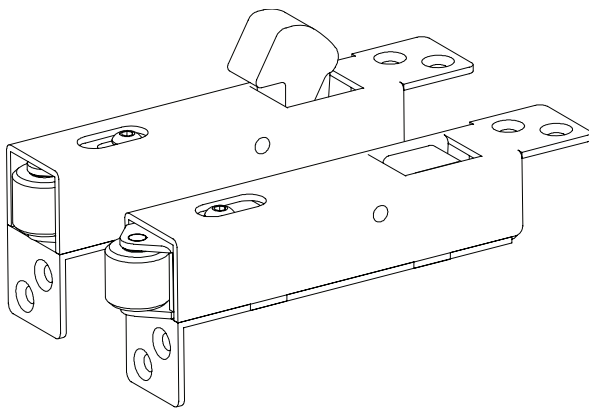

### DESCRIPTION

Automatic bolt for fire door pairs, which is recessed into the head of the non active leaf, and automatically bolts the non-active leaf when the active leaf returns to the closed position.

### FEATURES

- Suitable for Pyropanel Fire Rated pair doorsets.
- Designed to securely hold the non-active leaf closed in the event of a fire scenario.
- Fire Rated up to 4 hrs.
- Fail safe.
- Manufactured in Australia.
- Easy to install.
- Head of the door frame requires a rectangular hole.

Front elevation showing disengaged Auto bolt with active door leaf open.

Front elevation showing engaged Auto bolt after active door leaf is closed.