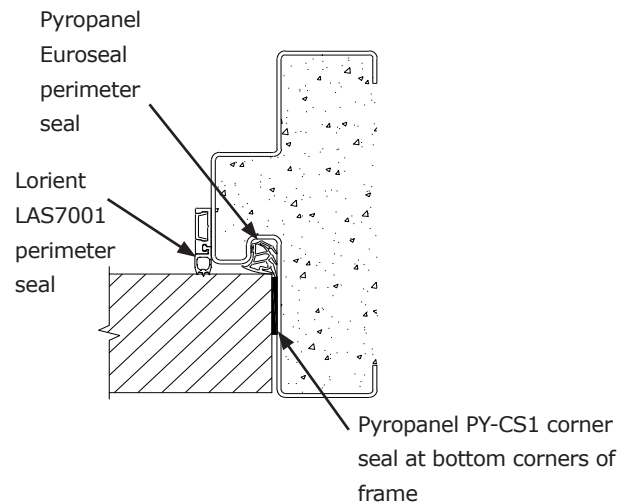

ASSA ABLOY

44 Rw, Single leaf, Acoustic Doorset (not fire rated)

DESCRIPTION

Pyropanel AS-44-PAC is a single leaf, 44 Rw acoustic doorset.

APPLICATIONS

Ideal for applications that require an acoustic rating of 44 Rw.

FEATURES

Acoustic Rating

- 44 Rw.

Smoke Resistance

- Doorset is fitted with smoke seals.

Door Configuration

- Single leaf.

Thickness

- 73mm-78mm nom. (depending on the facing thickness).

Door Weight

- Approx 53 kg/m²

Size

- Maximum Size - 2340 x 1020mm.

Hinges

- Minimum 4 steel hinges.

Frame

- Pyropanel Euroseal filled steel frame (1.6mm), with Pyropanel light weight M4 Mortar.

Finish

- MDF or Hardboard facing to both faces.

Seal combinations

Door Type	Perimeter	Bottom	Corner	Rw
AS-44-PAC	Pyropanel Euroseal + Lorient LAS7001	Pyropanel PY-BSI	Pyropanel PY-CS1	44

OPTIONAL EXTRAS

- Decorative veneers.
- Pyropanel 13mm thick Vision panels - 300 x 200 or 600 x 100mm nom. (Rw 38). Note - The inclusion of a vision panel will cause a slight reduction in acoustic rating.

INSTALLATION

Door frame, door leaf & door seals should be sourced from a Pyropanel Authorised Licensee as a complete set. Door frame must be tightly sealed against wall structure using Pyropanel Pyropanel acoustic sealant. Steel frames require backfilling with Pyropanel light-weight M4 Mortar to achieve the acoustic rating.

HOW TO SPECIFY

"Doorset to be a Pyropanel AS-44-PAC acoustic door, installed into a Pyropanel Euroseal filled steel door frame".