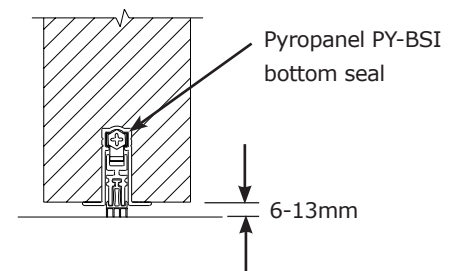

ASSA ABLOY

44 Rw, Single leaf, Acoustic Doorset (not fire rated)

DESCRIPTION

Pyropanel AS-44-PAC is a single leaf, 44 Rw acoustic doorset.

APPLICATIONS

Ideal for applications that require an acoustic rating of 44 Rw.

FEATURES

Acoustic Rating

- 44 Rw.

Smoke Resistance

- Doorset is fitted with smoke seals.

Door Configuration

- Single leaf.

Thickness

- 73mm-78mm nom. (depending on the facing thickness).

Door Weight

- Approx 53 kg/m²

Size

- Maximum Size - 2340 x 1020mm.

Hinges

- Minimum 4 steel hinges.

Frame

- Pyropanel Euroseal filled steel frame (1.6mm), with Pyropanel light weight M4 Mortar.

Finish

- MDF or Hardboard facing to both faces.

Seal combinations

Door Type	Perimeter	Bottom	Corner	Rw
AS-44-PAC	Pyropanel Euroseal + Lorient LAS7001	Pyropanel PY-BSI	Pyropanel PY-CS1	44

OPTIONAL EXTRAS

- Decorative veneers.
- Pyropanel 13mm thick Vision panels - 300 x 200 or 600 x 100mm nom. (Rw 38). Note - The inclusion of a vision panel will cause a slight reduction in acoustic rating.

INSTALLATION

Door frame, door leaf & door seals should be sourced from a Pyropanel Authorised Licensee as a complete set. Door frame must be tightly sealed against wall structure using Pyropanel Pyropanel acoustic sealant. Steel frames require backfilling with Pyropanel light-weight M4 Mortar to achieve the acoustic rating.

HOW TO SPECIFY

"Doorset to be a Pyropanel AS-44-PAC acoustic door, installed into a Pyropanel Euroseal filled steel door frame".