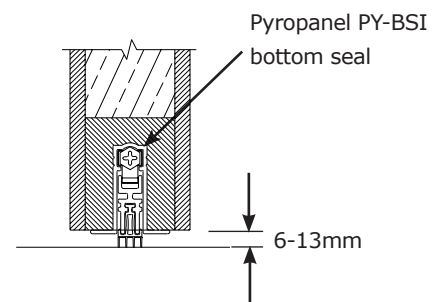

ASSA ABLOY

40 Rw, Single leaf, Acoustic Doorset (not fire rated)

DESCRIPTION

Pyropanel AS-40-PAC is a single leaf, 40 Rw acoustic doorset.

APPLICATIONS

Ideal for applications that require an acoustic rating of 40 Rw.

FEATURES

Acoustic Rating

- 40 Rw.

Door Weight

- Approx 41 kg/m²

Smoke Resistance

- Doorset is fitted with smoke seals.

Door Configuration

- Single leaf.

Thickness

- 55-60mm nom. (depending on facing thickness)

Size

- Maximum Size - 2340 x 1020mm.

Hinges

- Minimum 4 steel hinges.

Frame

- Pyropanel Euroseal filled steel frame (1.6mm), or Pyropanel Euroseal KDHW timber frame.

Finish

- MDF or Hardboard to both faces.

Seals

Door Type	Perimeter	Bottom	Rw
AS-40-PAC	Pyropanel Euroseal	Pyropanel PY-BSI	40

OPTIONAL EXTRAS

- Pre-hung in steel or timber frame.
- Decorative veneers.
- Steel faces.
- Pyropanel 13mm thick Vision panels - 300 x 200 or 600 x 100mm nom. Glass rated to 38 Rw. Note - The inclusion of a vision panel will cause a slight reduction in acoustic rating.

INSTALLATION

Door frame, Perimeter seal, Drop seal & Door leaf should be sourced from a Pyropanel Authorised Licensee as a complete set. Door frame must be tightly sealed against wall structure using Pyropanel Pyroseal acoustic sealant. Steel frames require filling with Pyropanel FR board or Pyropanel light weight M4 Mortar to achieve the acoustic rating.

HOW TO SPECIFY

"Doorset to be a Pyropanel AS-40-PAC acoustic door installed into a steel/timber* Euroseal frame".

* denotes example - delete, change or specify as required