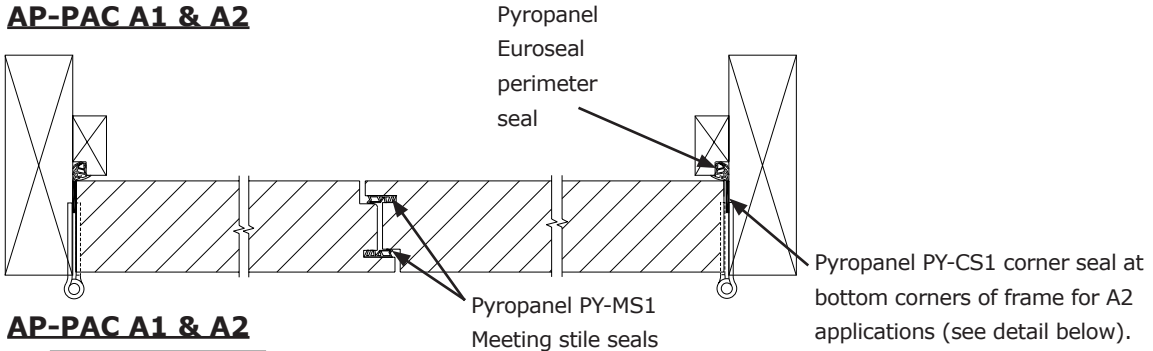

ASSA ABLOY

42 Rw, Pair leaf, Acoustic Doorset (not fire rated)

AP-PAC A1 & A2