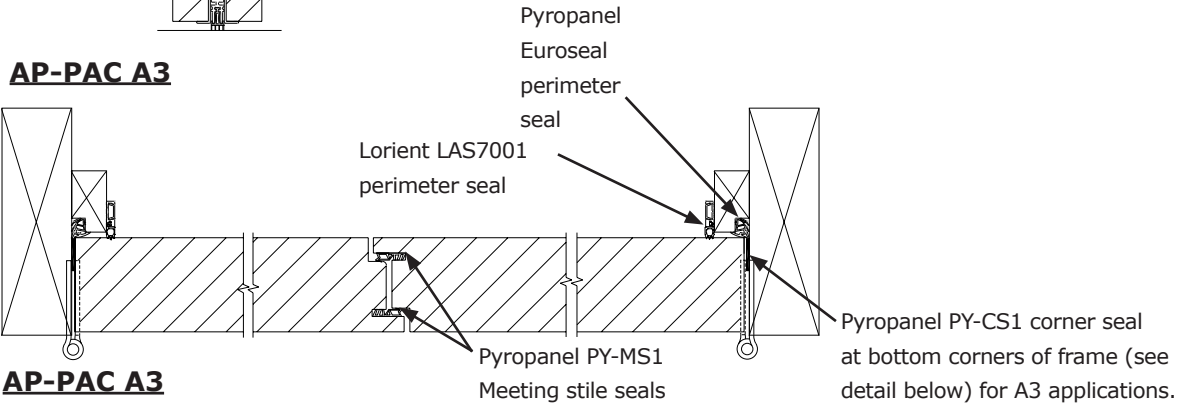

ASSA ABLOY

42 Rw, Pair leaf, Acoustic Doorset (not fire rated)

AP-PAC A1 & A2

AP-PAC A1 & A2

AP-PAC A3

AP-PAC A3

AP-PAC A2 & A3 Corner seal detail

ASSA ABLOY Australia Pty Ltd
235 Huntingdale Rd, Oakleigh, Vic 3166
Ph: **(03) 9837 8500**
Email: **sales@pyropanel.com.au**
Web: **www.pyropanel.com.au**

Distributed by: