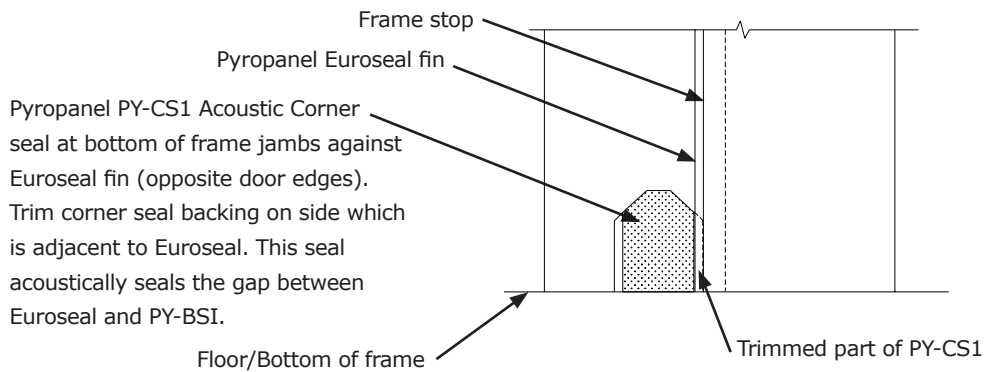

AP-PAC A2 & A3 Corner seal detail

ASSA ABLOY Australia Pty Ltd
235 Huntingdale Rd, Oakleigh, Vic 3166
Ph: **(03) 9837 8500**
Email: **sales@pyropanel.com.au**
Web: **www.pyropanel.com.au**

Distributed by: