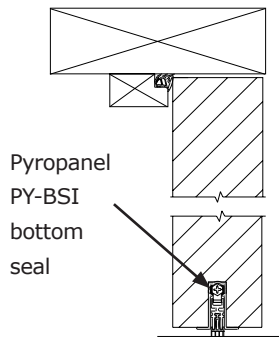

AP-PAC A1 & A2